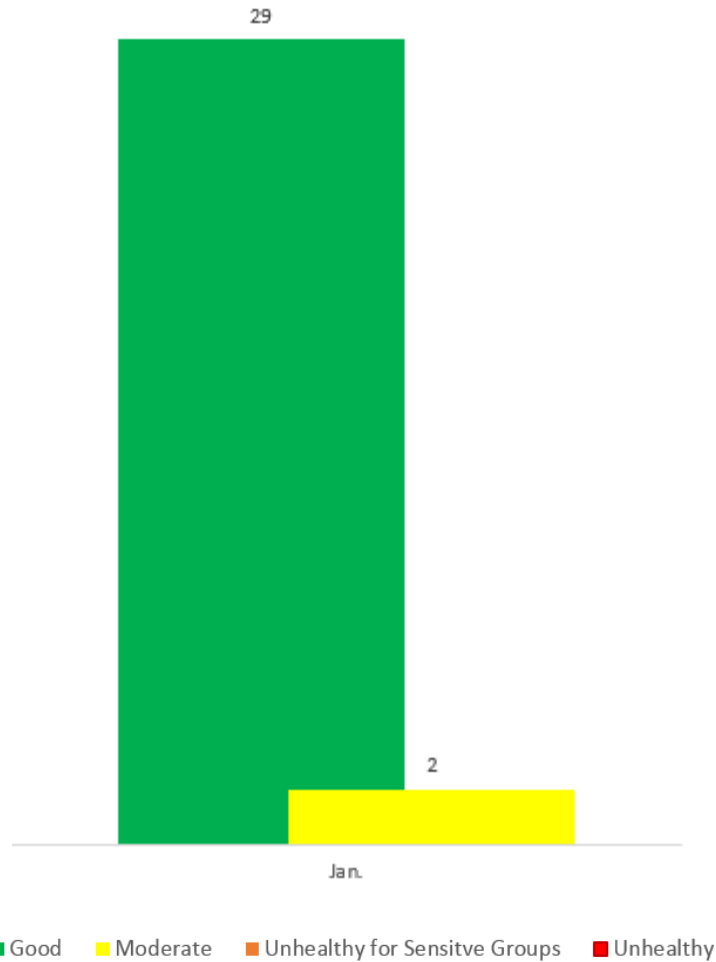

Index Levels

In January, we had two days when air quality was moderate for Particulate Matter (PM) pollution. To learn more about PM and how it can affect health and welfare, visit the [EPA website](#).

Also, take note that March 1 is the official start to ozone season in the Austin region, however, elevated ozone levels can begin earlier - our first day with moderate ozone last year was in February.

To learn more about the Air Quality Forecasting visit [Airnow.gov](#).

[Air Quality Awareness Week is May 1-5, 2017](#)